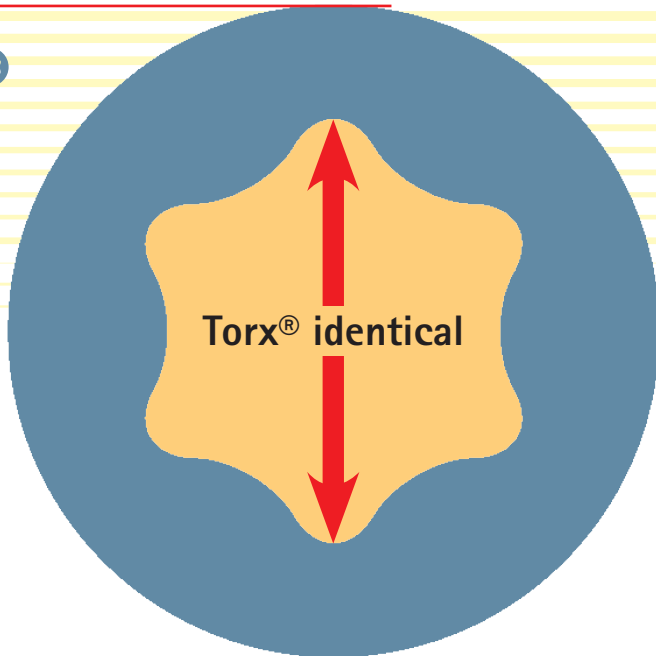

narrowSKY 3.5 N i SKY z regularną platformą

narrowSKY 3.5 N

narrow **SKY**
IMPLANT SYSTEM

3.5 N

blueSKY i SKY classic

blue SKY[®]
IMPLANT SYSTEM

3.5

4.0

4.5

5.5

SKY[®]
classic

3.5

4.0

4.5

Ø 4,0 mm

3.5

4.0

4.5

5.5

Ø 4,0 mm

3.5 4.0 4.5 5.5