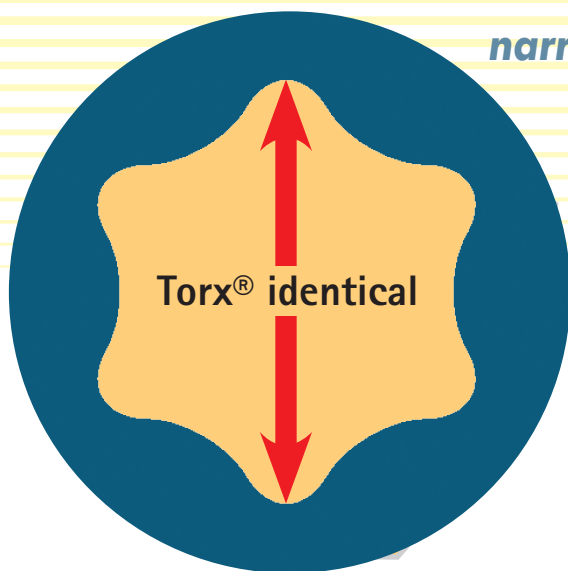

narrowSKY 3.5 N i SKY z regularną platformą

narrowSKY 3.5 N

narrow **SKY**
IMPLANT SYSTEM

3.5 N

blueSKY i SKY classic

blue SKY[®]
IMPLANT SYSTEM

3.5

4.0

4.5

5.5

SKY[®]
classic

3.5

4.0

4.5

Ø 4,0 mm

3.5

4.0

4.5

5.5

Ø 4,0 mm

3.5 4.0 4.5 5.5