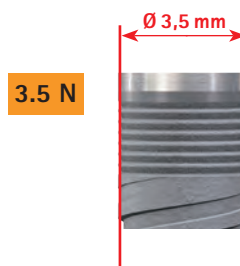

narrowSKY 3.5 N i SKY z regularną platformą

narrowSKY 3.5 N

narrow **SKY**
IMPLANT SYSTEM

3.5 N

blueSKY i SKY classic

blue SKY[®]
IMPLANT SYSTEM

3.5

4.0

4.5

5.5

SKY[®]
classic

3.5

4.0

4.5

Ø 4,0 mm

3.5

4.0

4.5

5.5

Ø 4,0 mm

3.5 4.0 4.5 5.5