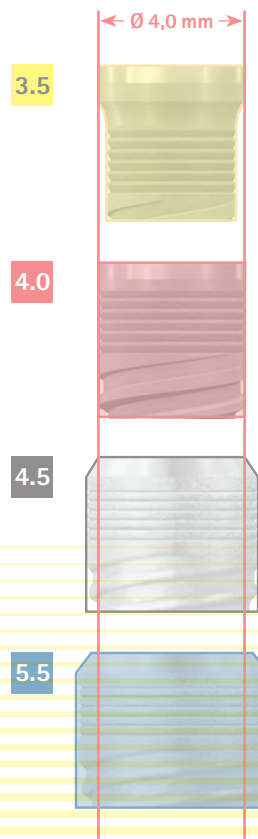

narrowSKY 3.5 N i SKY z regularną platformą

narrowSKY 3.5 N

narrow **SKY**
IMPLANT SYSTEM

3.5 N

blueSKY i SKY classic

blue SKY[®]
IMPLANT SYSTEM

3.5

4.0

4.5

5.5

SKY[®]
classic

3.5

4.0

4.5

Ø 4,0 mm

3.5

4.0

4.5

5.5

Ø 4,0 mm

3.5 4.0 4.5 5.5